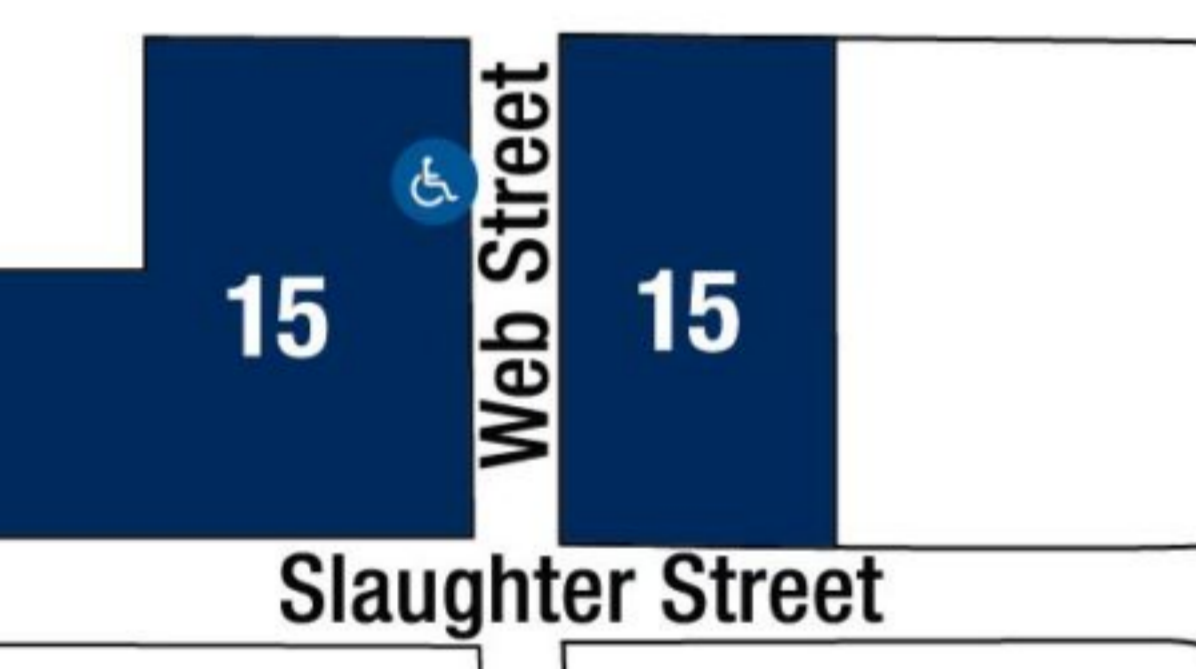

Please note that construction around Globe Life Park will significantly affect parking in Rangers Lots.

- Cowboys Blue Lots
- Cowboys Silver Lots
- Rangers General Parking Credit Only

- Courtesy Shuttle Load Zones
- Passenger Drop-Off (No Buses)
- Bus Drop-off; Passenger Drop-off and Pick-up, Taxi Stand