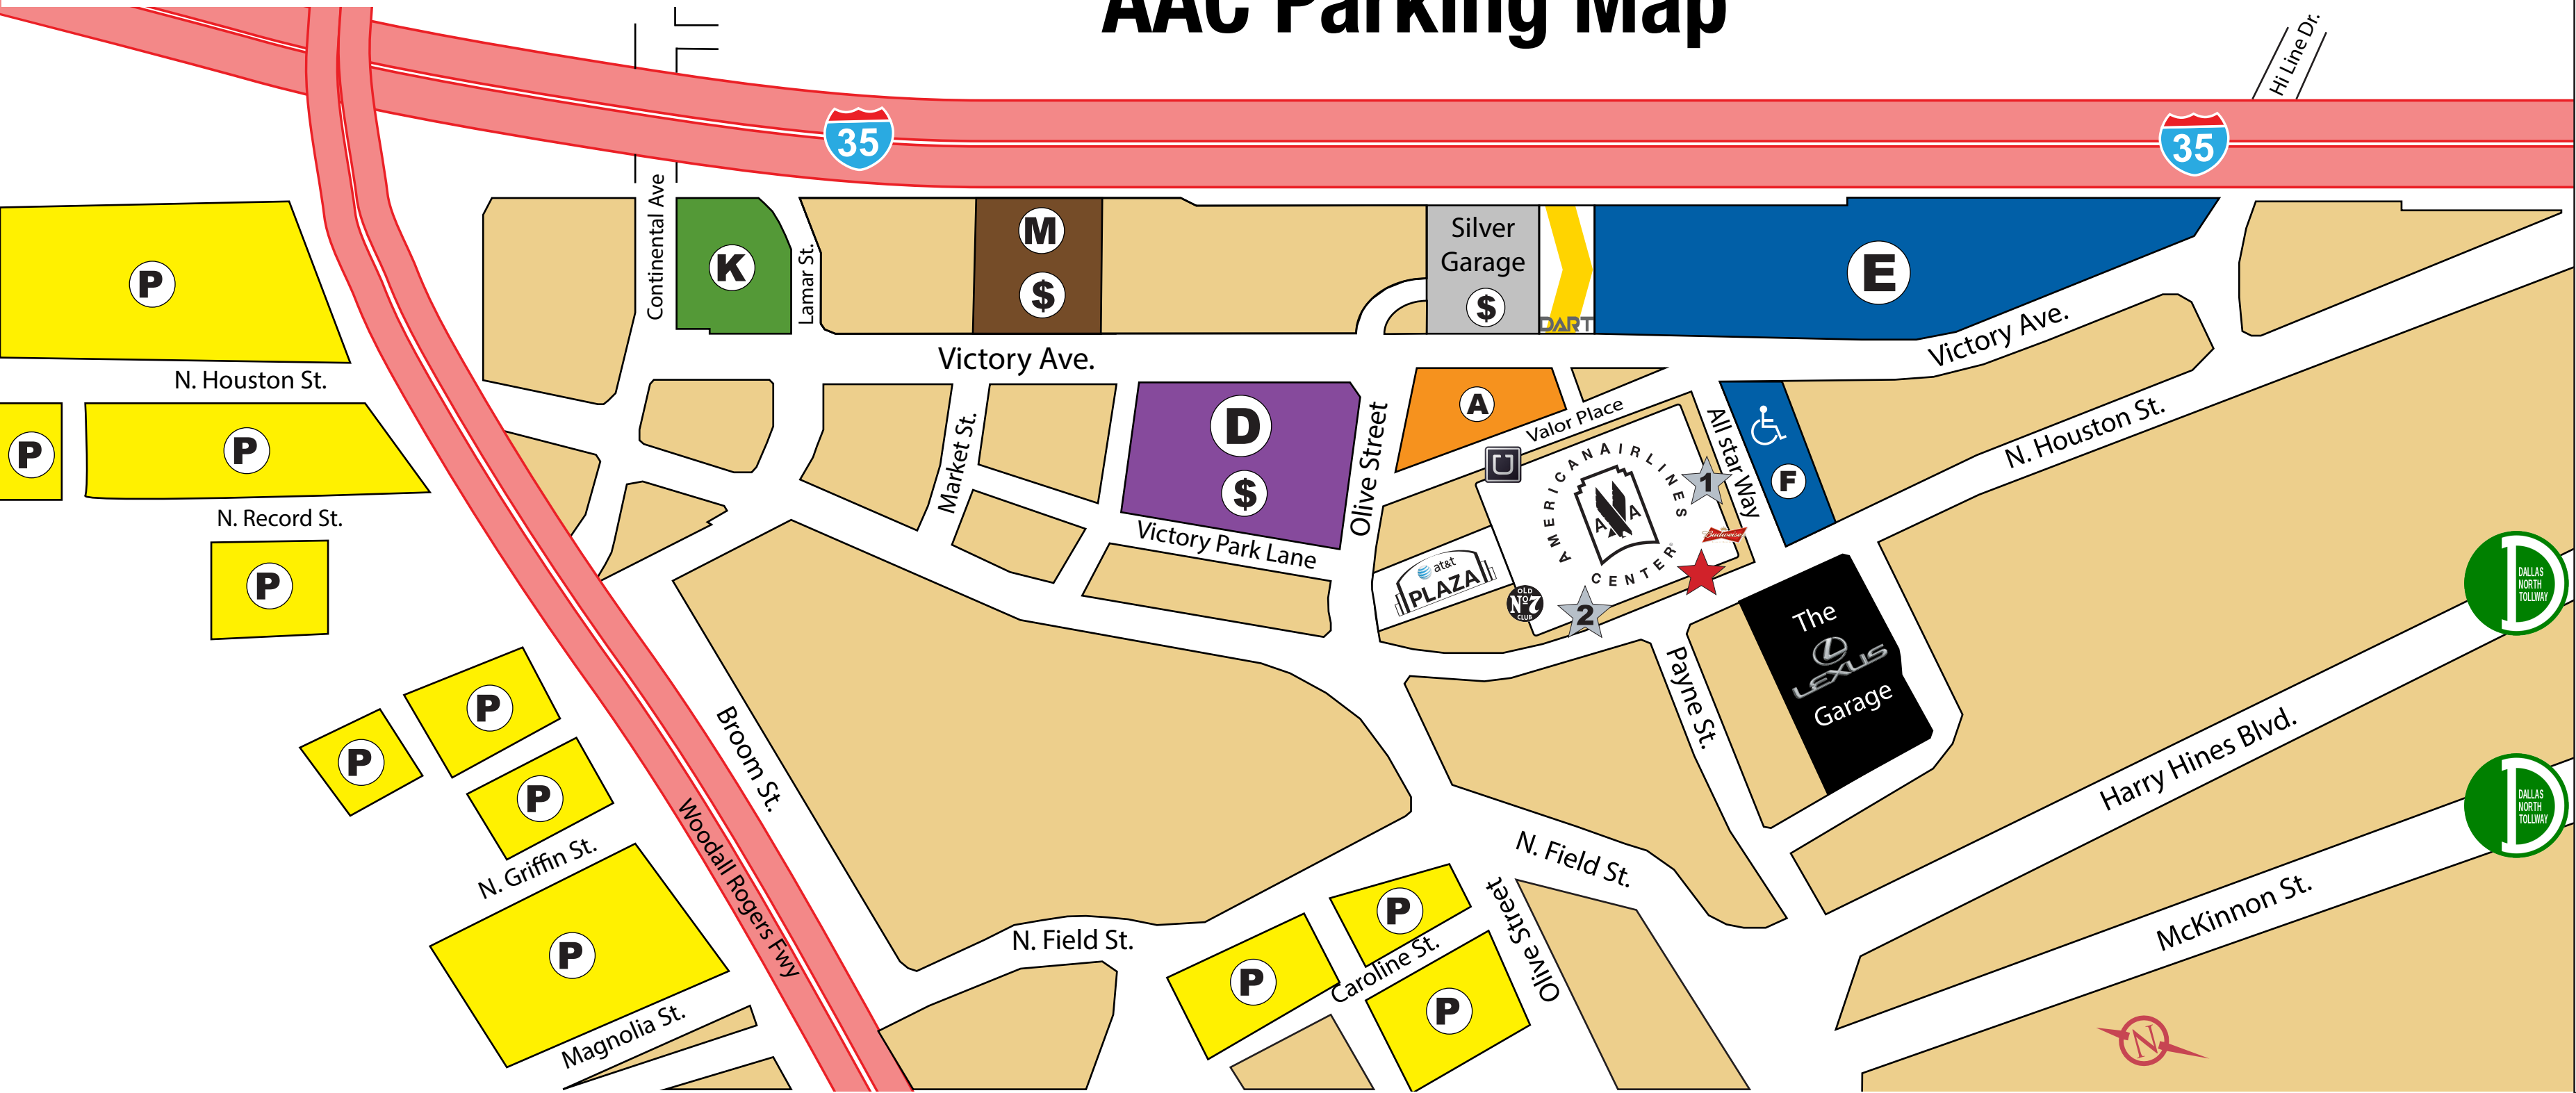

# AAC Parking Map

## LEGEND

- Blue Parking Pass
- Brown Parking
- Disabled Parking (Lot F only)
- Green Parking Pass
- Public Self Parking (not affiliated with AAC)
- Purple Parking
- Orange Parking
- The Lexus Garage
- Silver Parking (Pass or Cash)
- Cash Parking (Limited Availability)
- Box Office
- Northeast Platinum Entrance
- Southeast Platinum Entrance
- Jack Daniel's Old No. 7 Club
- Eighteen|76
- Uber pickup/drop-off