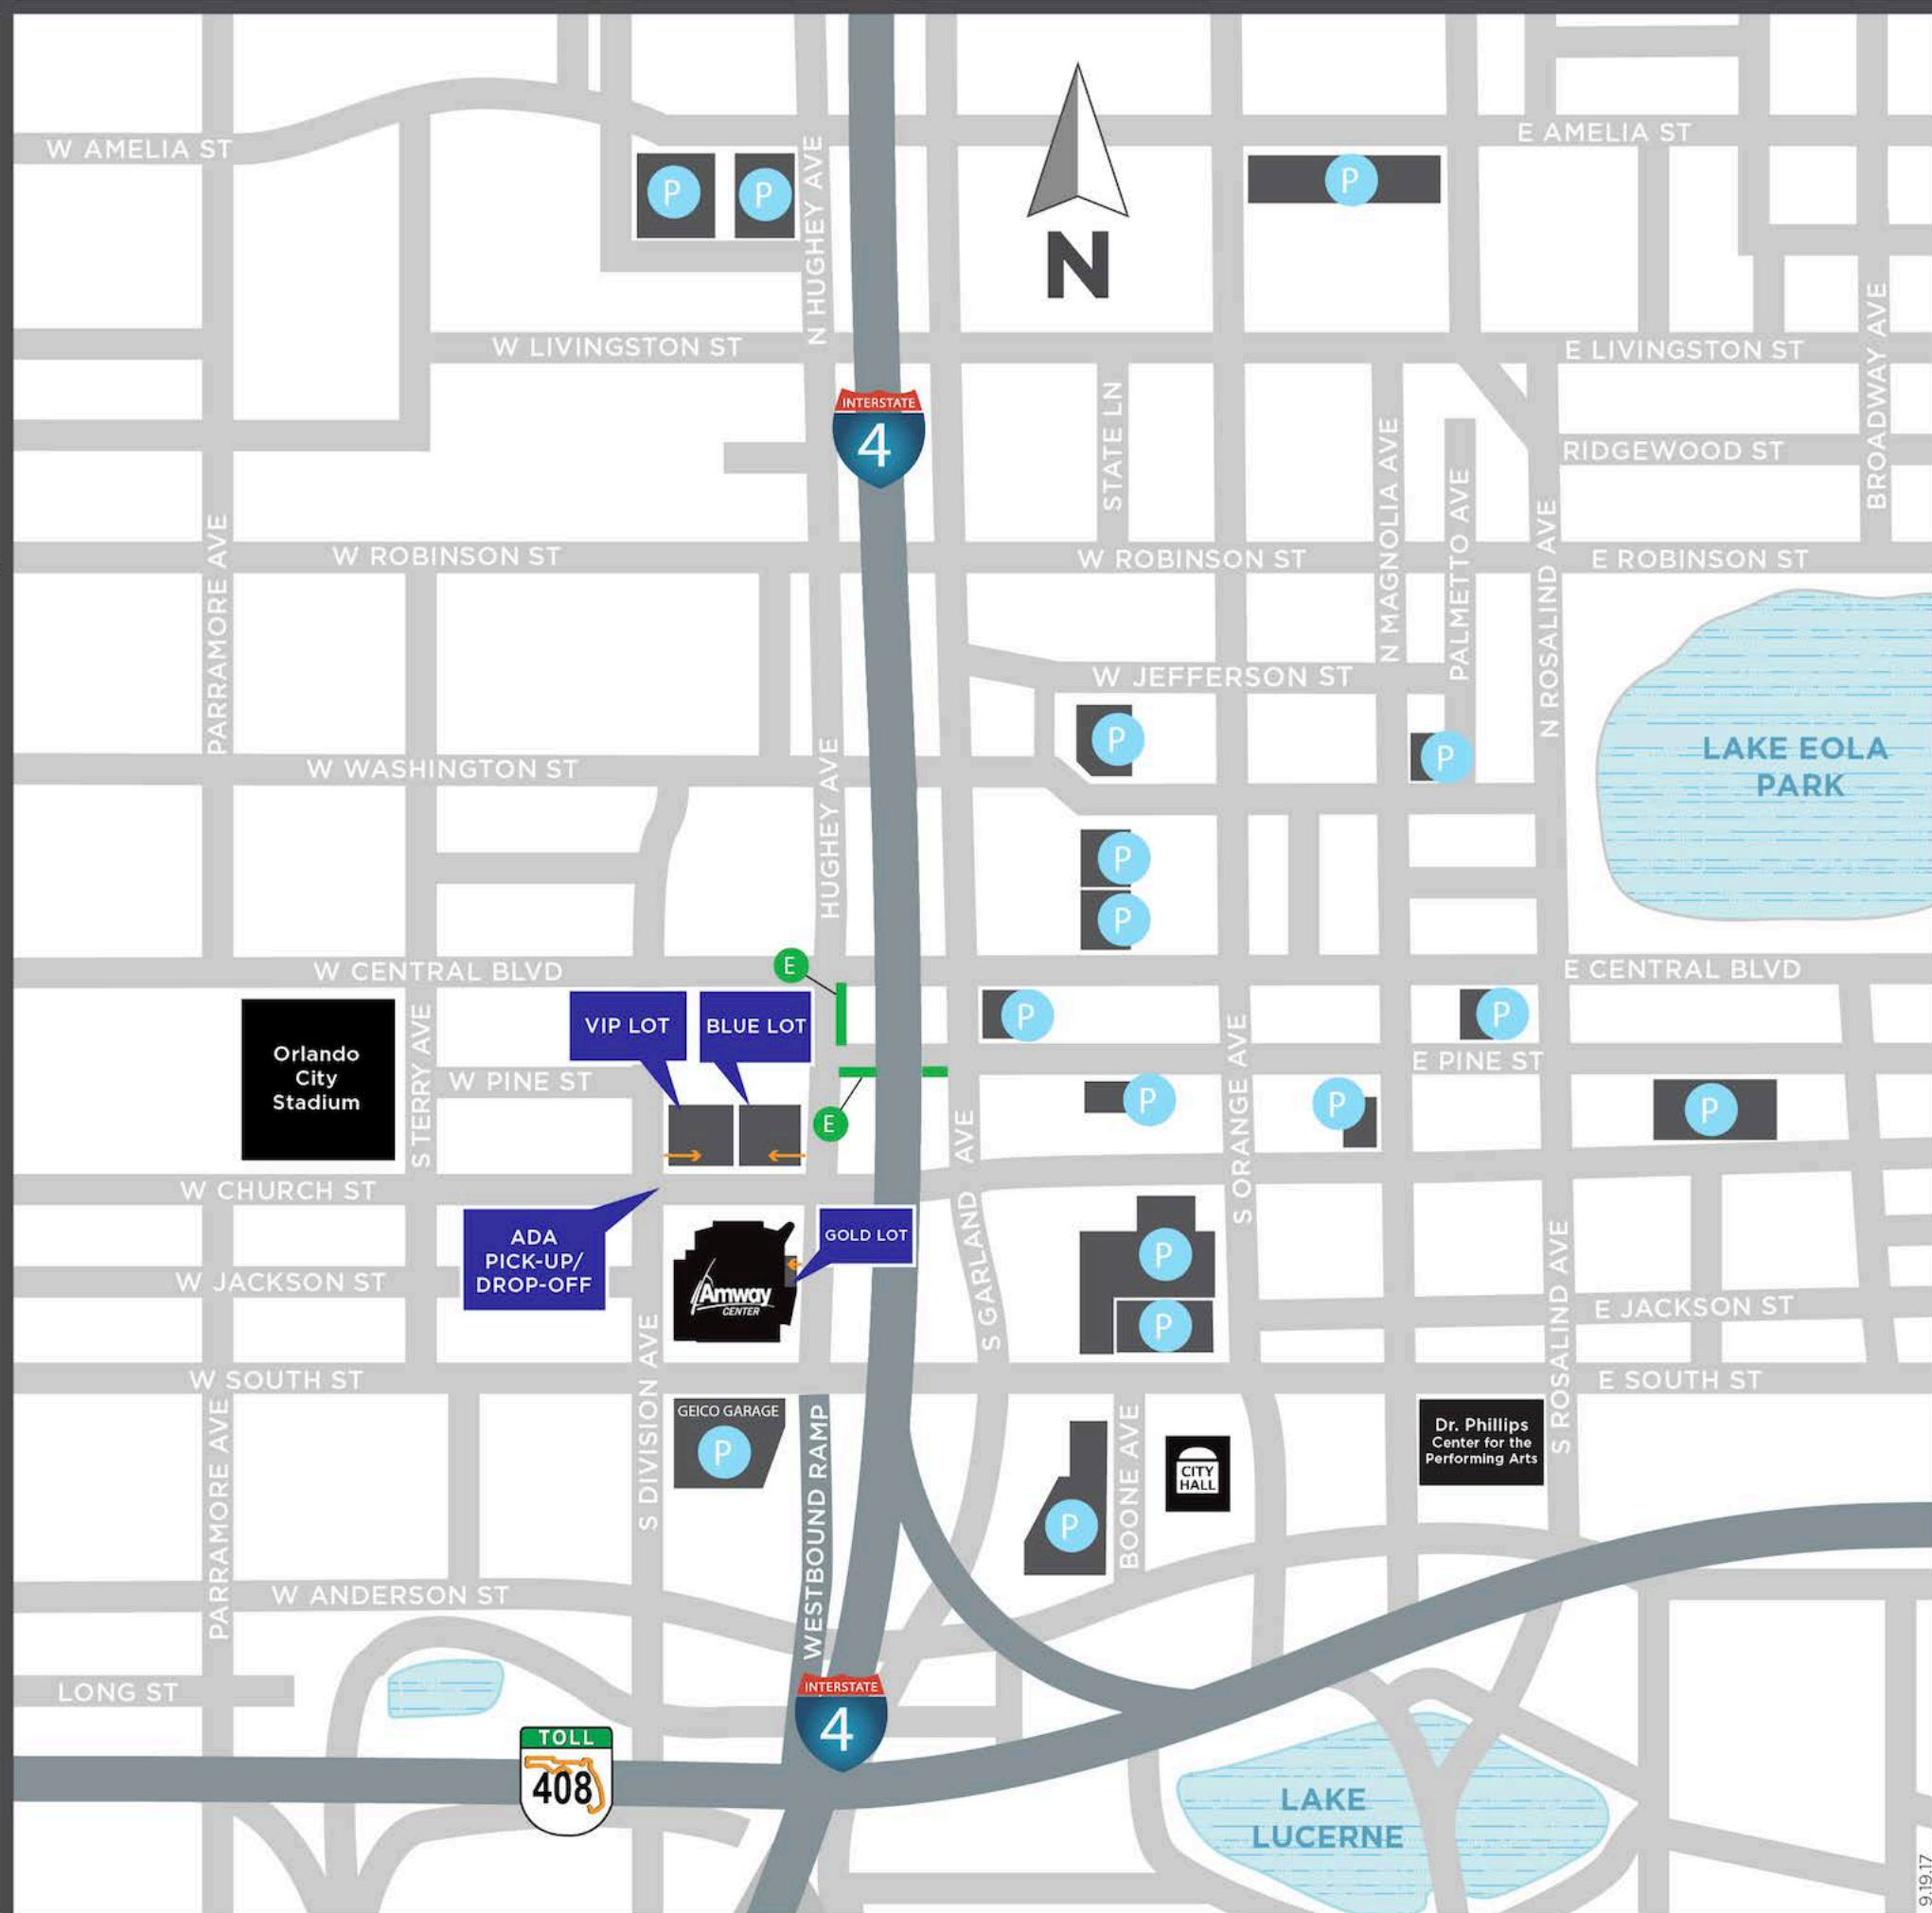

# AMWAY CENTER GOLD LOT BLUE LOT & VIP LOT

-  **Public Parking**
-  **Event Drop-Off / Pick-Up**
-  **Entrance**

Closures are subject to change.