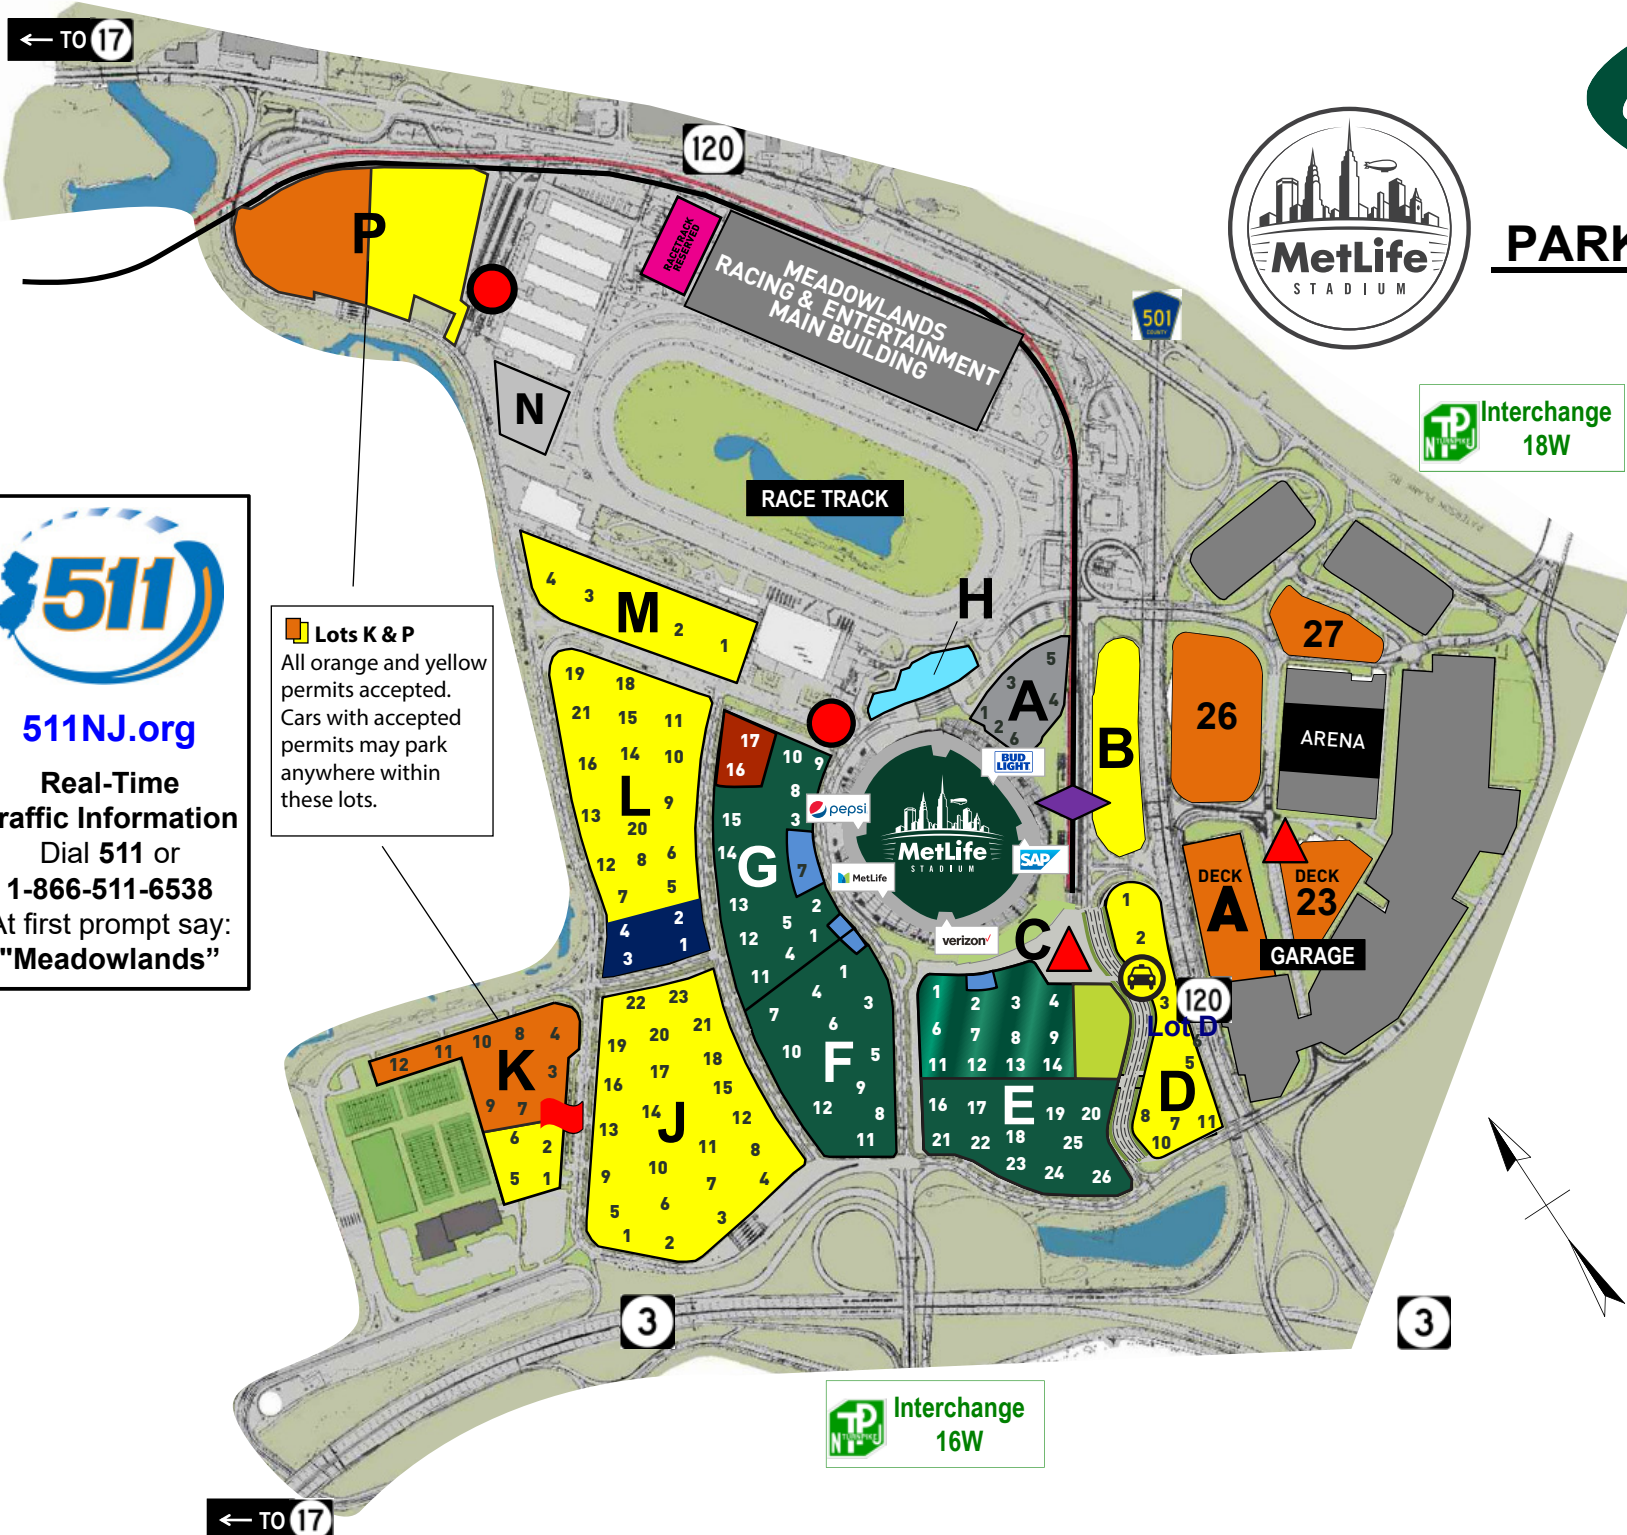

PARKING SITE MAP

511NJ.org
 Real-Time Traffic Information
 Dial 511 or
 1-866-511-6538
 At first prompt say:
 "Meadowlands"

Lots K & P
 All orange and yellow permits accepted. Cars with accepted permits may park anywhere within these lots.

Legend	
	Premium Parking Coaches Club Commissioners Club Suite Reserved
	Premium Parking Suites & Clubs
	General Parking Yellow Permits
	General Parking Orange Permits
	No Tailgating Lot
	Accessible Spaces
	Charter Bus Parking
	Rideshare Pick-up & Drop-off
	Racetrack Reserved
	Taxi / Limo Pick-up & Drop-off Location
	Lot P Shuttle Bus Pick-up & Drop-off Locations
	Izod Center Shuttle Bus Pick-up & Drop-off Locations
	Rail Station
	Buses to NYC Port Authority

Numbers in parking lots indicate light pole locations