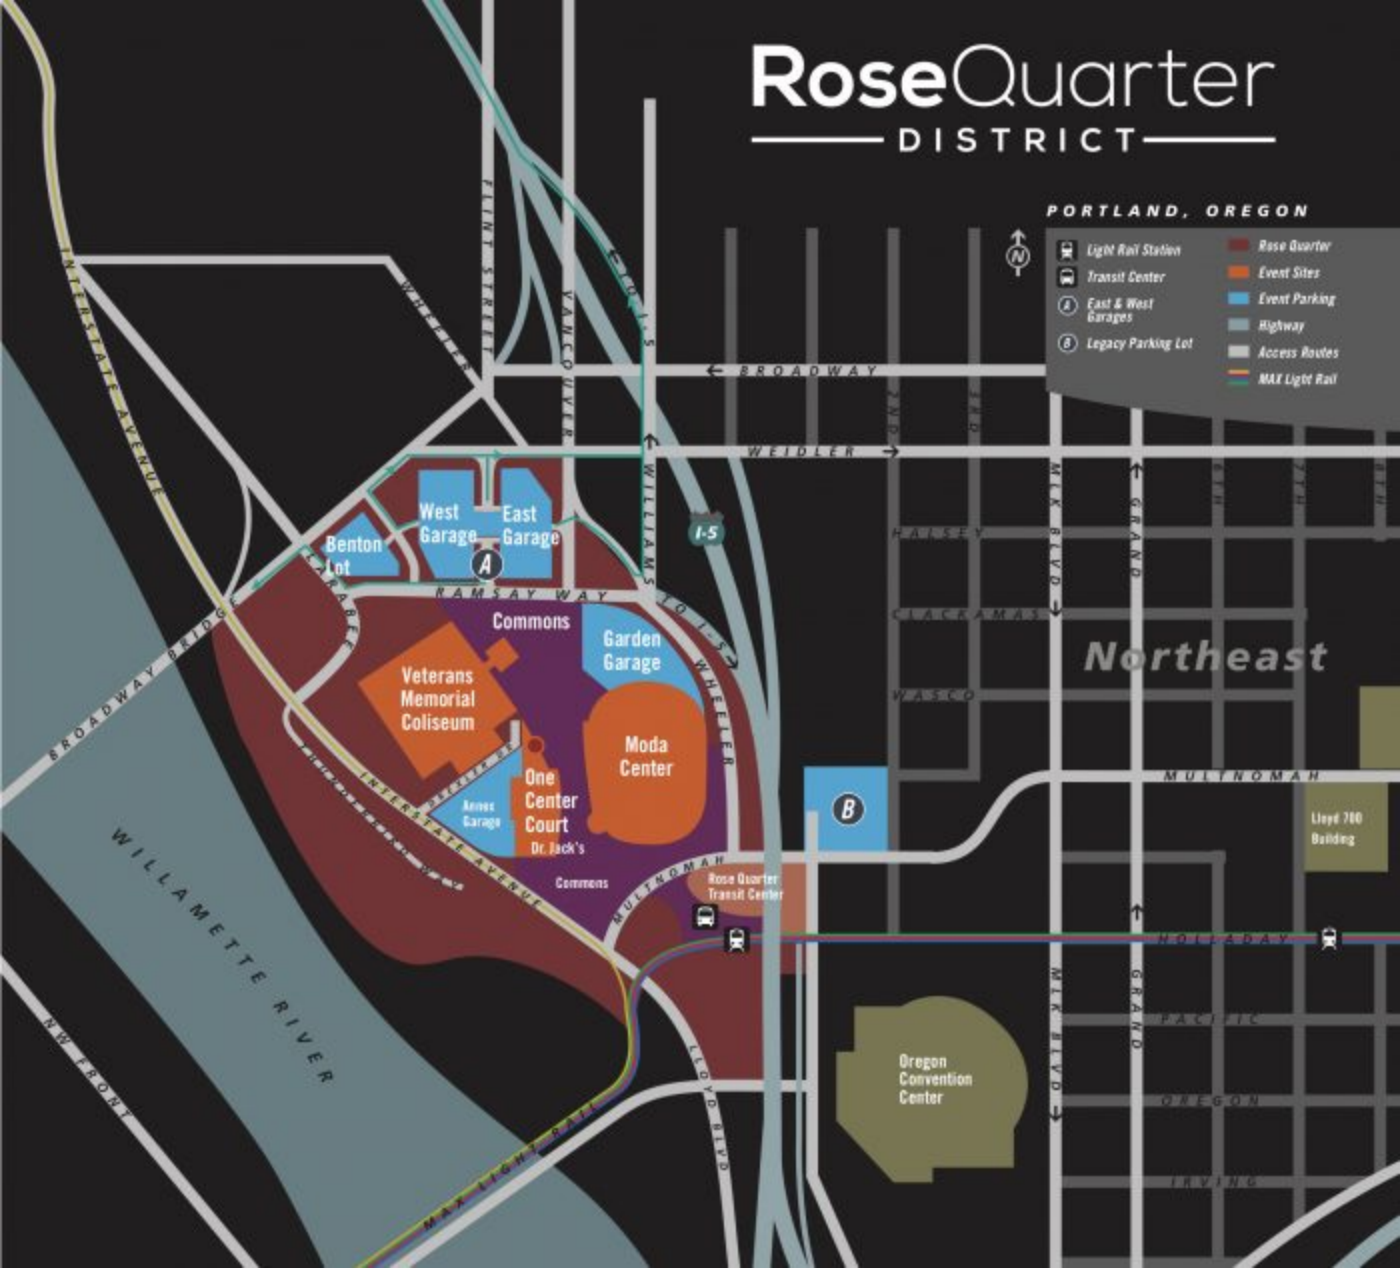

RoseQuarter

DISTRICT

PORTLAND, OREGON

-  Light Rail Station
-  Transit Center
-  East & West Garages
-  Legacy Parking Lot
-  Rose Quarter
-  Event Sites
-  Event Parking
-  Highway
-  Access Routes
-  MAX Light Rail

Northeast

Lloyd 700 Building

Oregon Convention Center