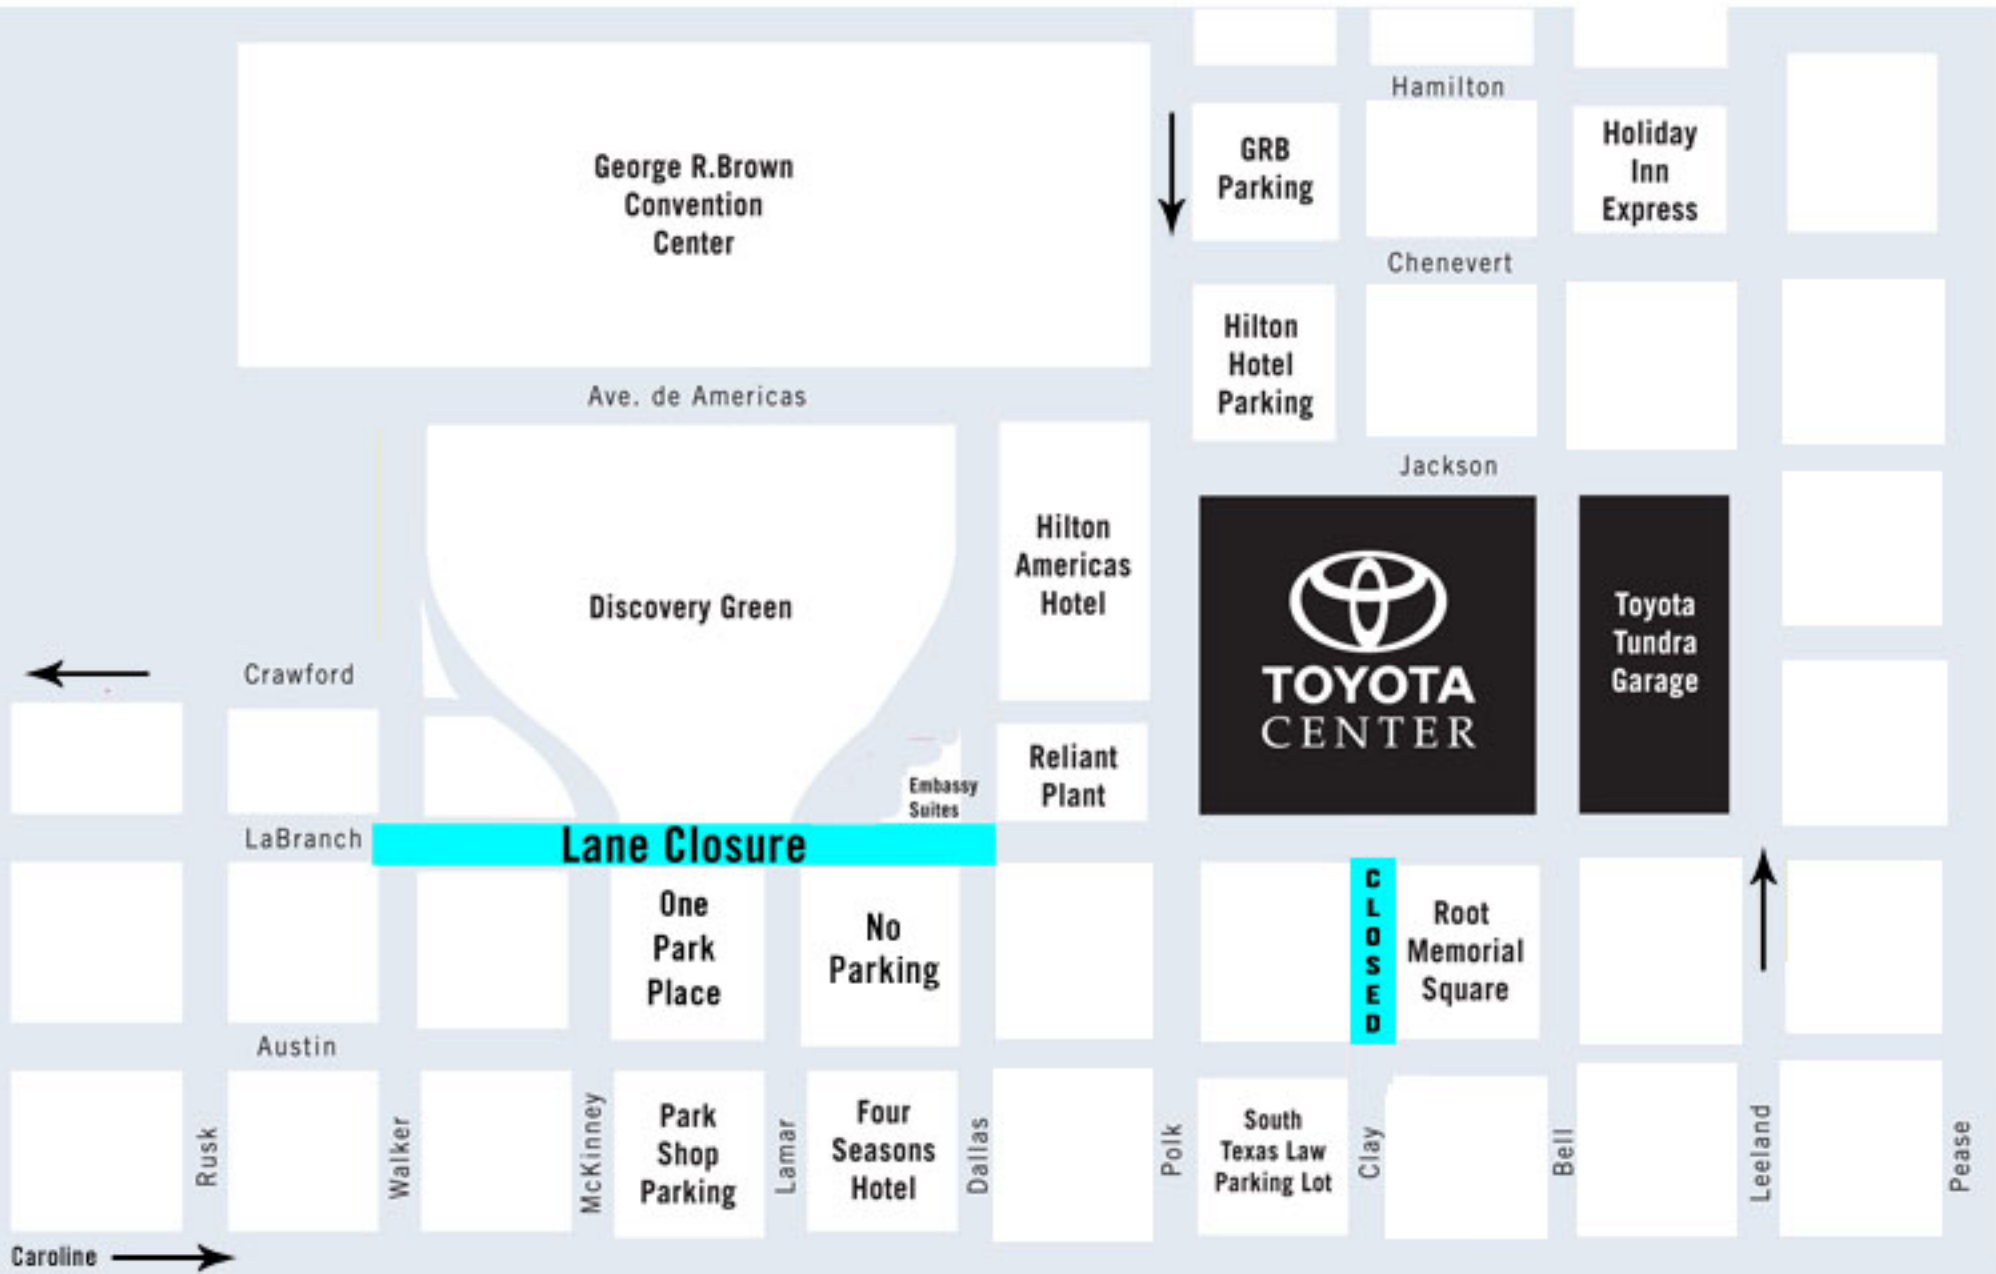

TOYOTA CENTER PARKING

• Please also note that McKinney St. will be closed from City Hall (901 Bagby) to Discovery Green from 12pm - 1pm